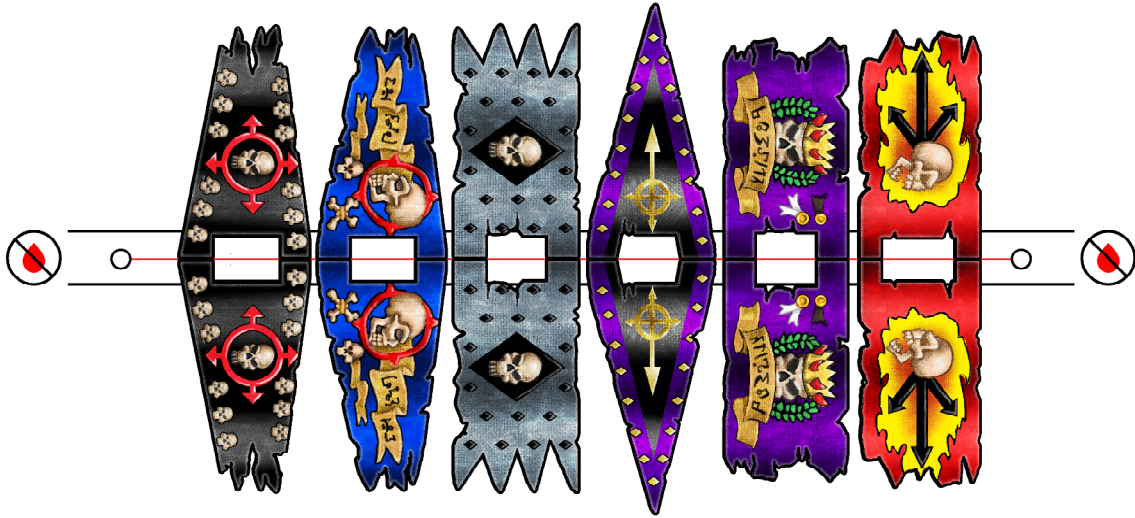

Printing: turn scaling OFF, have centering ON, set to GOOD or BEST setting, Use Matte Photo paper for best results.

Feed paper into cutter this way

Printing: turn scaling OFF, have centering ON, set to GOOD or BEST setting, Use Matte Photo paper for best results.

Skeleton Cavalry Musician

50mm
base

©2009 J. Hartman

Skeleton Cavalry Leader

50mm
base

©2009 J. Hartman

Skeleton Cavalry Standard

50mm
base

©2009 J. Hartman

Printing: turn scaling OFF, have centering ON, set to GOOD or BEST setting, Use THIN paper for best results.

Horizontal banners

Undead banner set, print to thin paper,
score red line and fold. Glue banners but not the tabs.
Glue each side of the banner tabs to the banner pole.

Vertical banners